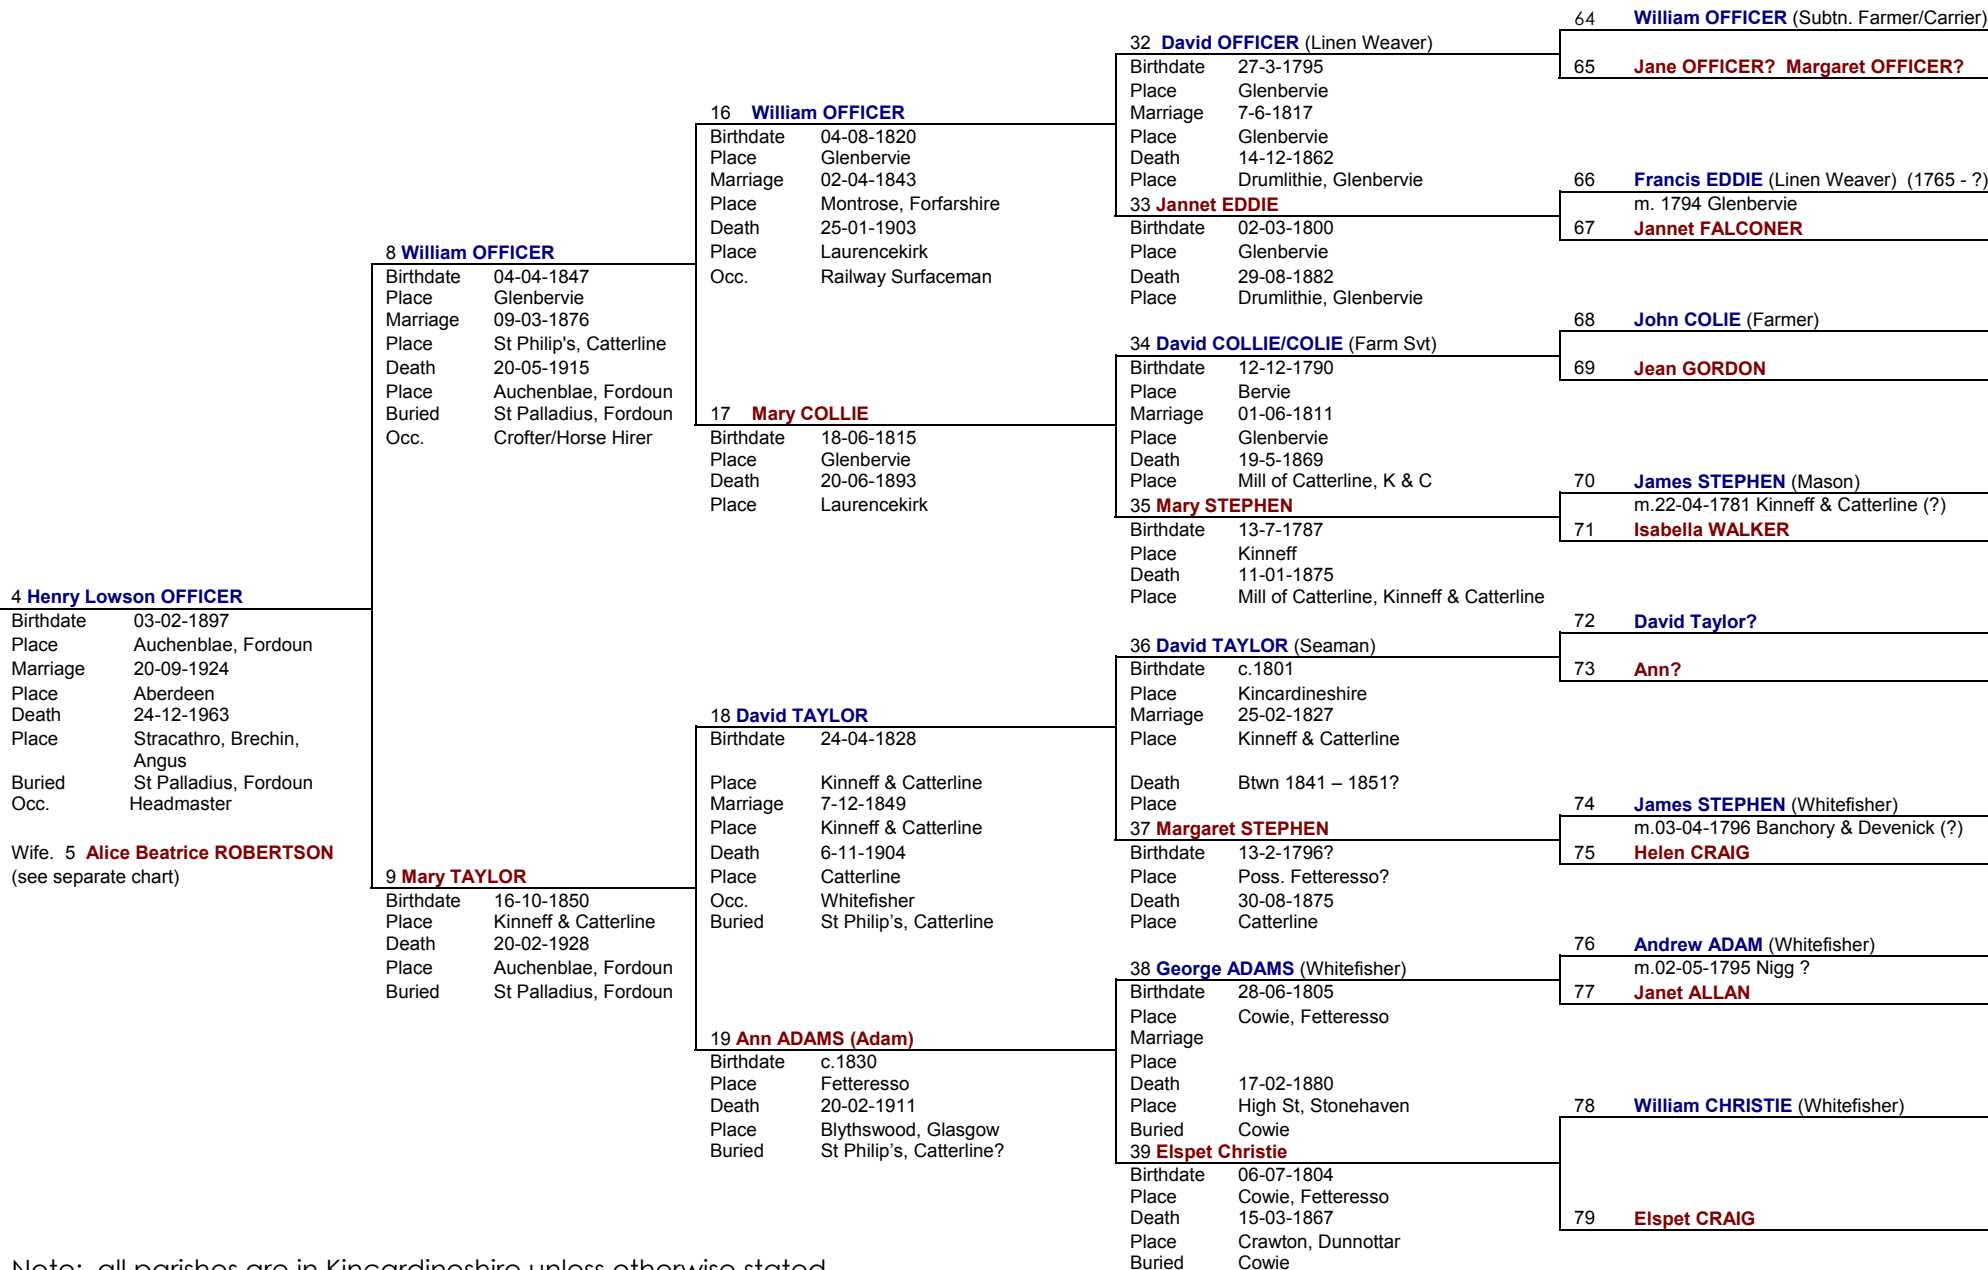

# Pedigree Chart – Henry Lowson Officer (1897 – 1963)

Note: all parishes are in Kincardineshire unless otherwise stated.